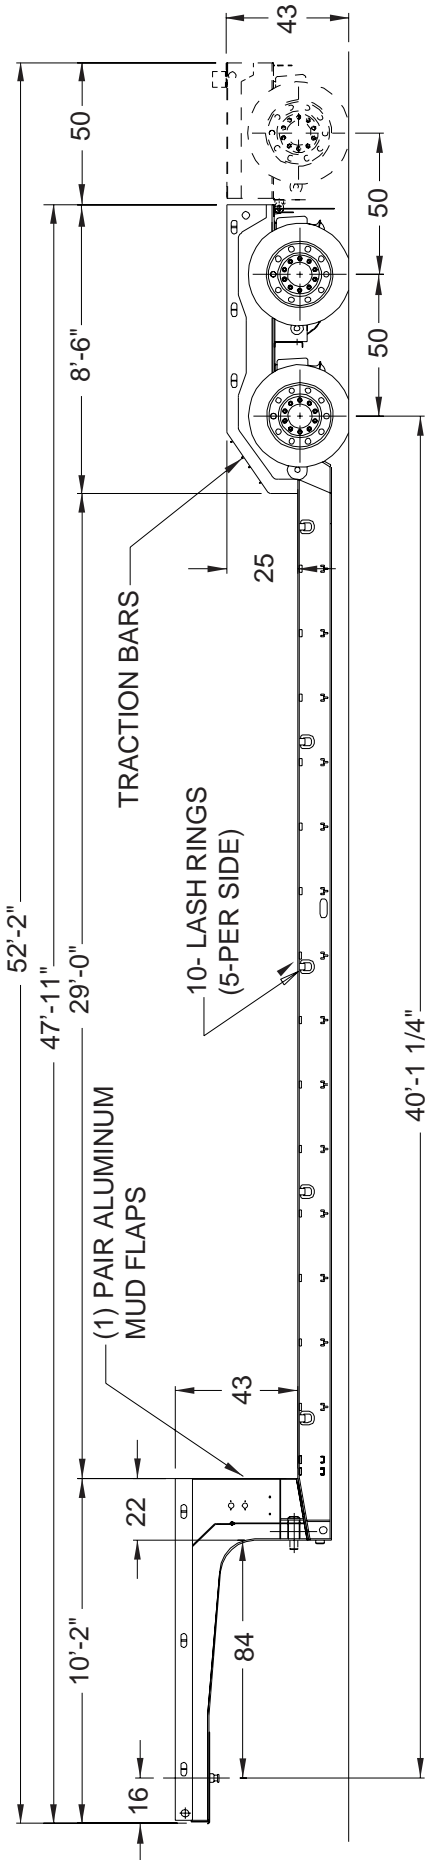

Etnyre MRG

Mechanical Removable Gooseneck

DRAWING IS FOR ILLUSTRATIVE PURPOSES ONLY.
ALL WEIGHTS AND DIMENSIONS ARE APPROXIMATE.
TRAILER IS SHOWN IN FULLY LOADED CONDITION.
PLATFORM HEIGHTS WILL INCREASE IF LOADED LESS
THAN FULL CAPACITY.

MRG35TD

ALL DIMENSIONS IN INCHES

Trailer weights and dimensions are variable.
Optional equipment shown.